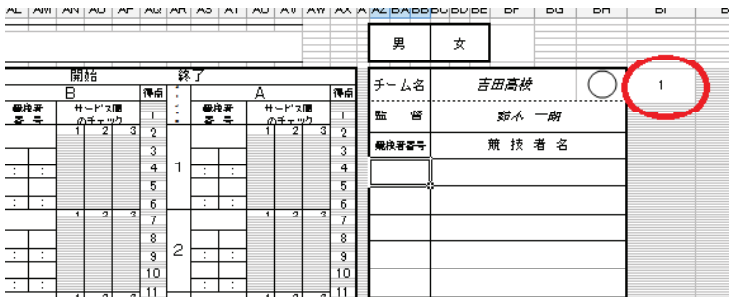

(2) チーム番号を入力する。